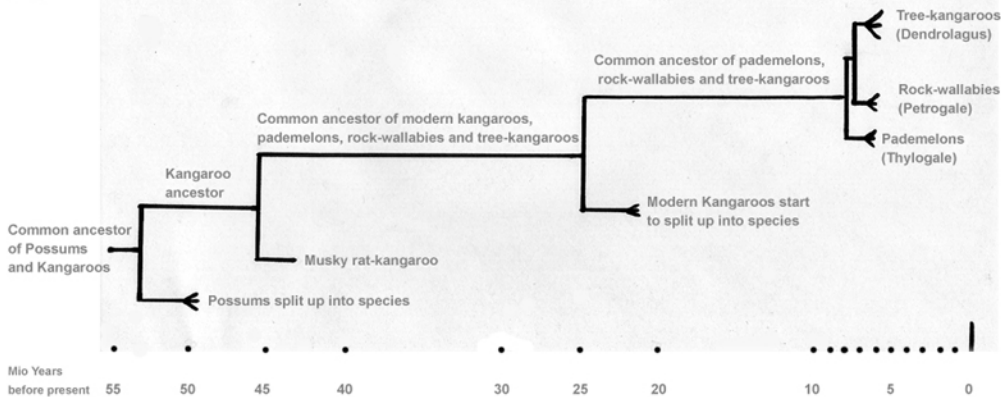

Kangaroo Evolution with a focus on tree-kangaroos (by L.Kazmeier)

Chronology (MBP = million years before present)

- 53 MBP Possum ancestor splits from kangaroo line
- 50 MBP Possums start to radiate (split up) into species
- 45 MBP The most primitive still living kangaroo (Musky rat-kangaroo) splits from the kangaroo line
- approx. The common ancestor of pademelons, rock wallabies and tree-kangaroos splits from the line of the modern kangaroos, which starts to radiate into the present day set of species

- 8 MBP The pademelon line splits from the rock-wallaby/ tree-kangaroo line
- 7.5 MBP The tree-kangaroo ancestor splits from the line that radiates into the present day set of rock-wallaby species
- Over the last 7 million years the tree-kangaroos radiate into the present day set of species