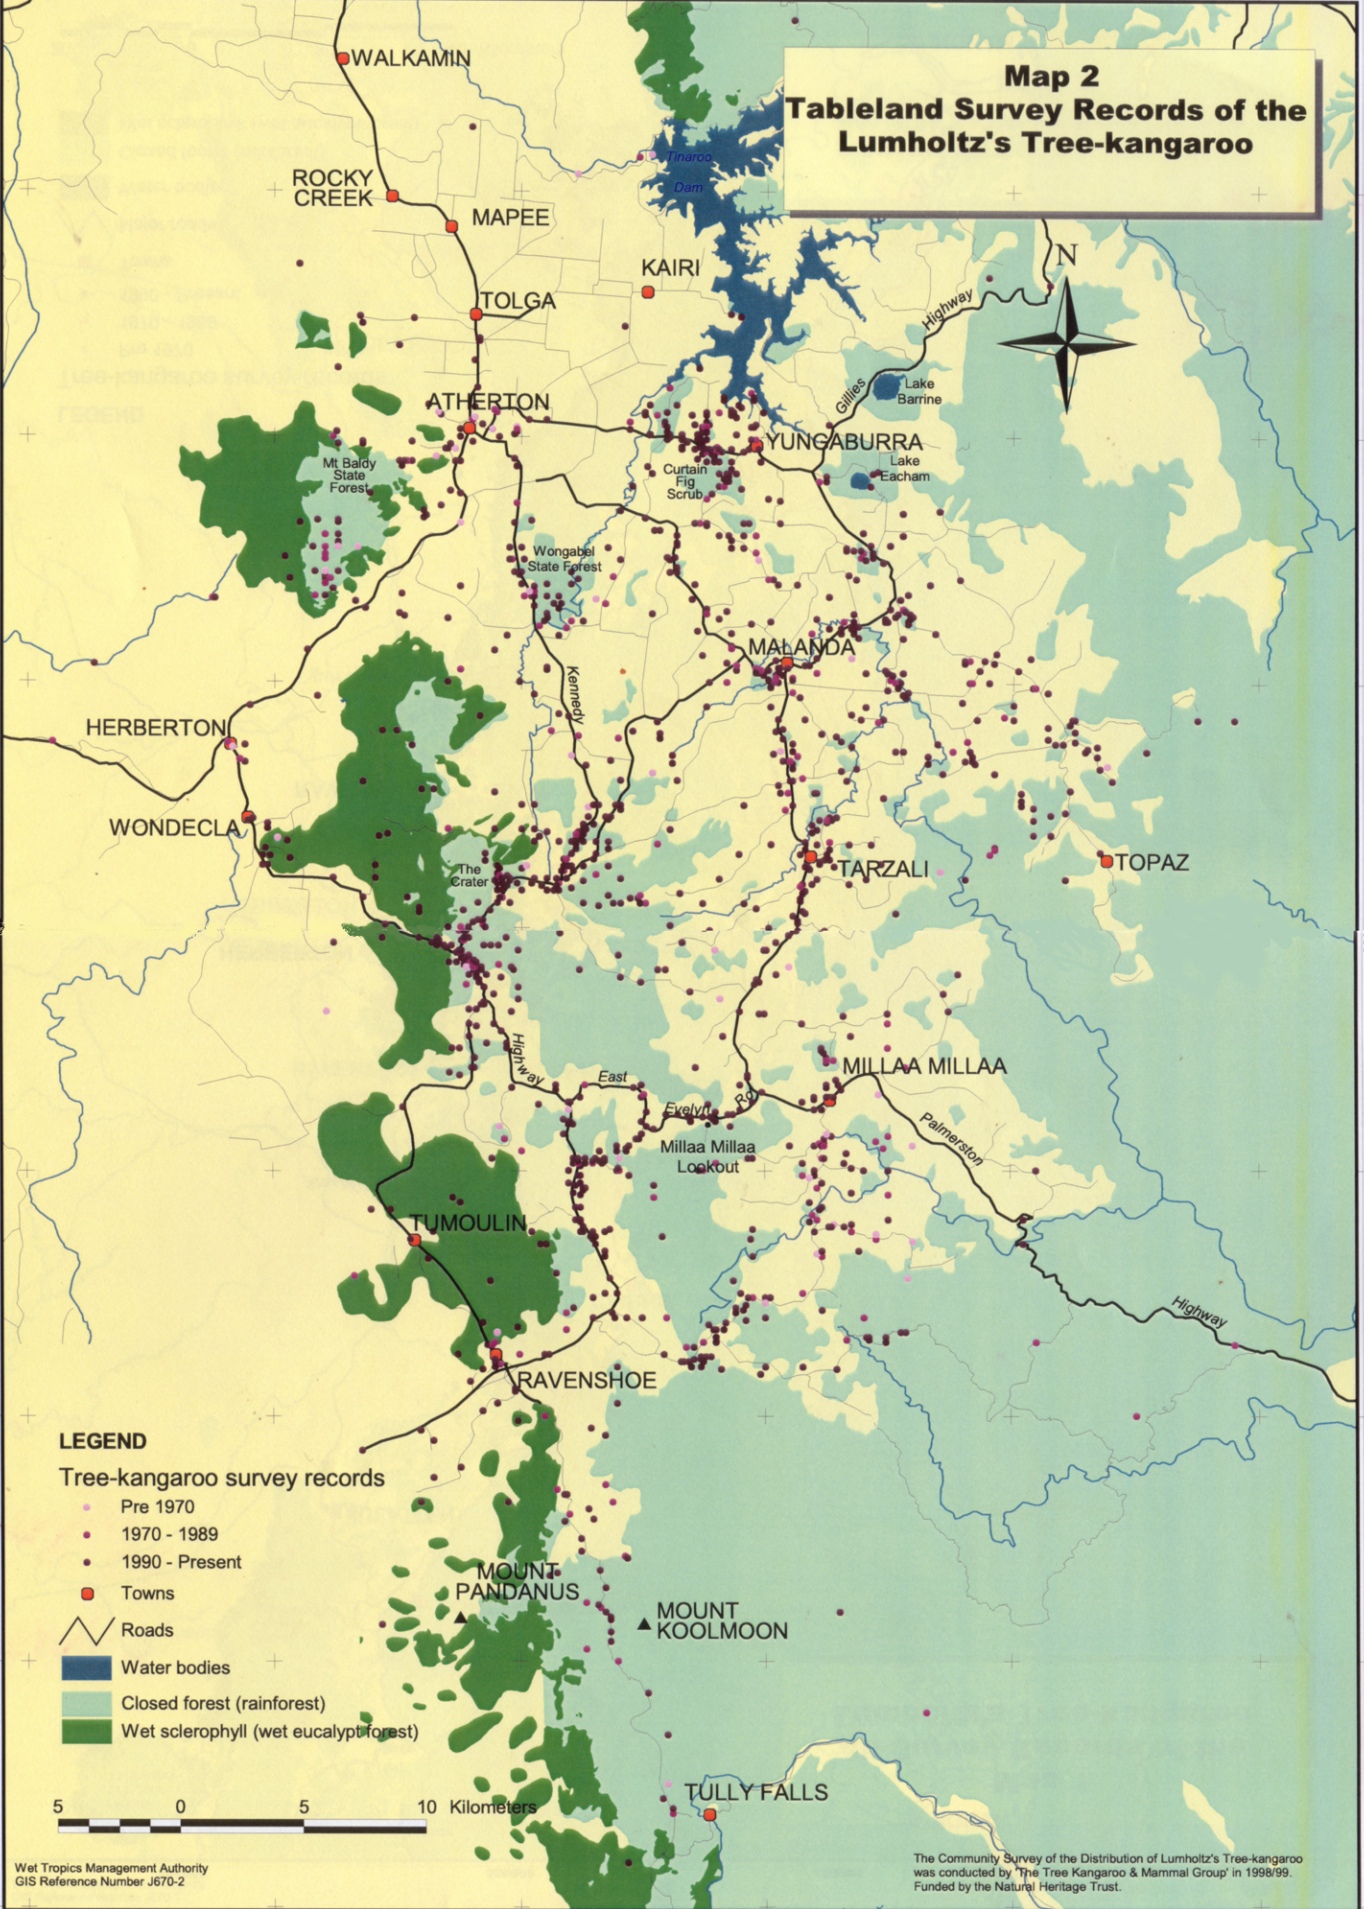

320000 330000 340000 350000 360000 370000

Map 2 Tableland Survey Records of the Lumholtz's Tree-kangaroo

LEGEND

- Tree-kangaroo survey records
 - Pre 1970
 - 1970 - 1989
 - 1990 - Present
- Towns
- Roads
- Water bodies
- Closed forest (rainforest)
- Wet sclerophyll (wet eucalypt forest)

8030000 8040000 8050000 8060000 8070000 8080000 8090000 8100000